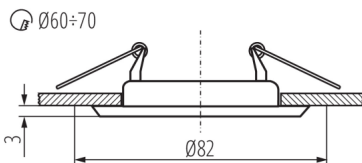

## 37156 ARGUS II CT-2114-W

Ring for spotlight fittings

5905339371560

Kanlux ARGUS II are decorative rings that reproduce the popular Kanlux ARGUS eyes. The variety of shapes and colors means that every classic lover will find something for themselves. We can use a lampholder that will fit a GU10 or Gx5.3 base, which allows the use of light sources tailored to the prepared installation.

### GENERAL DATA:

**Colour:** white

**Necessity of using self-shielding lamps:** yes

**Place of assembly:** Recessed mount in the ceiling

**Place of application:** Indoors

**Minimum distance from the illuminated object:** 0,5m

**Decorative ring without a ceramic frame:** yes

**The product is not suitable to be covered with a heat-insulating material:** yes

**Height [mm]:** 34

**Diameter [mm]:** 82

**Assembly hole [mm]:** Ø60-70