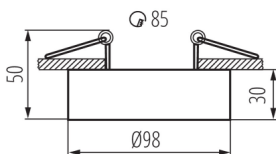

Ring for spotlight fittings

5905339287830

MO  
DE  
RN  
design

The Mini version of the BORD fixtures. A perfect alternative for people who want to use surface-mounted fixtures in a suspended ceiling, because the manner of installation is the same as for recessed-eyelet fixtures. An additional advantage is the angular adjustment of the MINI BORD fixtures within the range of 30°.

### GENERAL DATA:

**Colour:** black

**Necessity of using self-shielding lamps:** yes

**Place of assembly:** Recessed mount in the ceiling

**Place of application:** Indoors

**Minimum distance from the illuminated object:** 0,5m

**Decorative ring without a ceramic frame:** yes

**The product is not suitable to be covered with a heat-insulating material:** yes

**Height [mm]:** 50

**Diameter [mm]:** 98

**Assembly hole [mm]:** Ø85