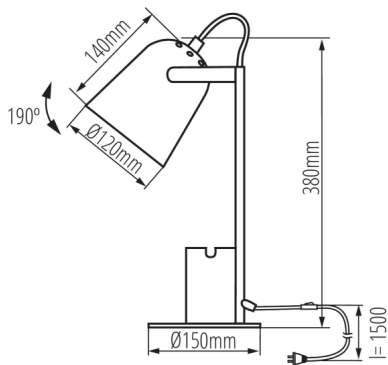

Desk lamp

5905339362810

HIGH
quality
finish

DESIGN
unique

Kanlux RAIBO is a fashionable retro desk lamp. It is available in 4 pastel colors as well as in the popular black and white. The base has a built-in organizer with a handle in which you can put a phone, pens or glasses. A large lampshade, in which we can fit a bulb with an E27 base, is a wide light distribution. The retro influence is visible here, but also attention to detail and a solid finish (steel). We also paid attention to the underside of the lamp and added a foam pad to keep the lamp from scratching the desk.

GENERAL DATA:

Colour: white

Place of assembly: On the floor

Place of application: Indoors

Minimum distance from the illuminated object: 0,1m

On switch: yes

TECHNICAL DATA:

Rated voltage [V]: 220-240 AC

Rated frequency [Hz]: 50

Maximum power [W]: max 5

Class of protection against electric shock: II

Light source included: no

Cap: E27

Enclosure material: Metal

Connection type: Cable terminated with a plug

Wire length [m]: 1.5

The fixture is movable vertically [°]: 190

IP class: 20

LOGISTIC DATA:

Packaging method: 12

Number of units in the secondary packaging: 1

Number of units in the packaging: 12

Desk lamp