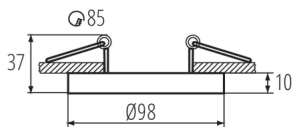

37165 TINY BORD DTO-B

Ring for spotlight fittings

5905339371652

Kanlux TINY BORD is a mini version of the popular Kanlux MINI BORD surface-mounted fixtures. Like the Kanlux MINI BORD family, Kanlux TINY BORD is a decorative ring, flush-mounted. Kanlux TINY BORD guarantee exceptional lighting that allows you to highlight selected elements of the interior design and create a pleasant atmosphere. The modern and simple design makes the rings suitable for both residential and commercial interiors. We have several color combinations to choose from, from which everyone will choose something for themselves.

GENERAL DATA:

Colour: black

Place of assembly: Recessed mount in the ceiling

Place of application: Indoors

Minimum distance from the illuminated object: 0,5m

Decorative ring without a ceramic frame: yes

Replaceable light source: yes

The product is not suitable to be covered with a heat-insulating material: yes

Height [mm]: 37

Diameter [mm]: 98

Assembly hole [mm]: Ø85

TECHNICAL DATA:

Rated voltage [V]: 12 AC; 12 DC; 220-240 AC

Maximum power [W]: max 10