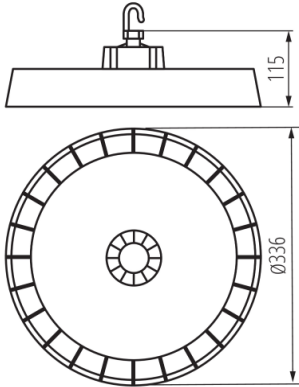

27159 HB PRO STRONG 200W-NW

High-bay LED light fitting