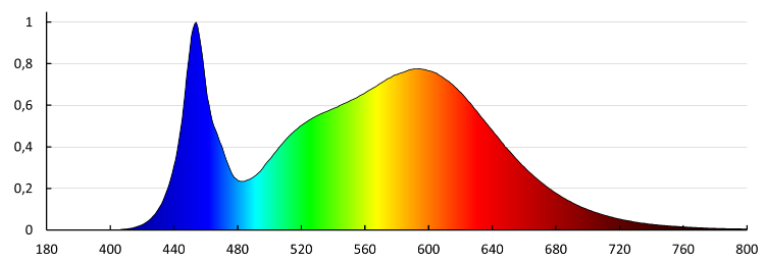

ADDITIONAL INFORMATION:

- 5 years Warranty under the terms of the warranty statement, available on our website
- IK10 is achieved when using a protective grid (without IK08 net).