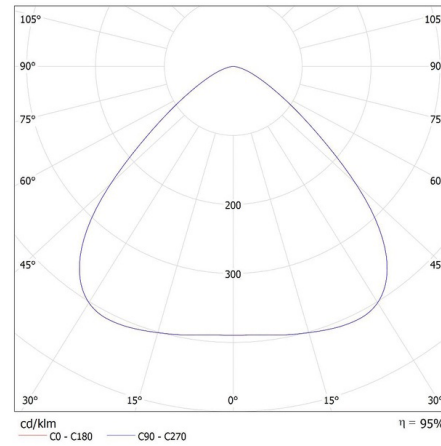

27159 HB PRO STRONG 200W-NW

High-bay LED light fitting

KANLUX S.A. (kat 27159) HB PRO STRONG 200W-NW / Krzywa rozsytu światła (biegunowo)

Oprawa: KANLUX S.A. (kat 27159) HB PRO STRONG 200W-NW
Lampy: 1 x HB PRO STRONG 200W-NW 100