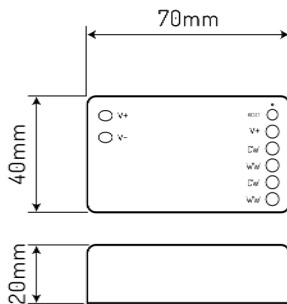

Product code: 471284 EAN: 5907777471284

LED line® controller VARIANTE RF WIFI TUYA CCT

Product description

Manufacturer issues a 3-year warranty for this product. This product offers the benefit of controlling the light with the use of smartphone from any place in the world via IoT TUYA system. The user can control not only the brightness in the range of 0-100% but also the colour temperature in the range between 2700K and 6500K. These features place our product in the centre of the HCL (Human Centric Light) The power supply system used allows for smooth adjustment of light intensity using an appropriate dimmer.

Name of the parameter	Value
Remote included	No
Output types	CCT
Output channels	4
Supply voltage range and voltage type	DC12V-24V
Ambient temperature suitable for operation	-20 ÷ 60 °C
Length	70 mm
Width	40 mm
Height	20 mm
Product weight with packaging (g)	80 g
Product code	471284

Pre-packaging

Width [mm]	54
Height [mm]	30
Length [mm]	90
Weight [kg]	0,06

Cumulative packaging

Number of pieces	5
Width [mm]	180
Height [mm]	220
Length [mm]	480
Weight [kg]	6,5
Volume [m ³]	0,019008

Europallet

Number of pieces	6300
Bulk quantity	63
Weight [kg]	378
Weight [kg]	378
Pallet height [mm]	1800
Quantity in 1 layer	9
Number of layers	7