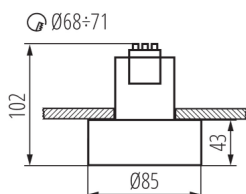

27579 MINI RITI GU10 W/W

Ceiling-mounted spotlight fitting

5905339275790

Kanlux MINI RITI is a smaller, slightly lower version of the popular Kanlux RITI luminaire. We prepared it in two versions - black and white, but each of them has several reflector colours - white, black or gold. We are sure that such a wide choice ensures that Kanlux MINI RITI can more easily be adapted to the type of interior in which it is placed. If you want to go for extravagance, you can combine different colours of the luminaires or combine them with Kanlux RITI. Together, they will create a harmonious yet unusual room luminaire. Kanlux MINI RITI can also be combined with Kanlux RITI REF reflectors.

GENERAL DATA:

Colour: white

Place of assembly: Recessed mount in the ceiling

Place of application: Indoors

Minimum distance from the illuminated object: 0,5m

Height [mm]: 102

Diameter [mm]: 85

Assembly hole [mm]: Ø68÷71

IP class: 20

LOGISTIC DATA:

Packaging method: 50

Number of units in the secondary packaging: 1

Number of units in the packaging: 50

Net unit weight [g]: 172

Grammage [g]: 230

Length of a unit pack [cm]: 9

Width of a unit pack [cm]: 9

27579 MINI RITI GU10 W/W

Ceiling-mounted spotlight fitting

Height of a unit pack [cm]: 10.5
Weight of a cardboard box [kg]: 11.5
Width of a cardboard box [cm]: 48
Height of a cardboard box [cm]: 23
Length of a cardboard box [cm] : 48
Volume of a cardboard box [m³]: 0.052992