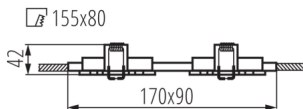

19455 SEIDY CT-DTL250-W/M

Ceiling-mounted spotlight fitting

5905339194558

Kanlux SEIDY is a popular family of holders in which you can choose from 1 to 4 light points. You will compose ideal lighting of coffee shops, hotel interiors and privacy interiors of them.

GENERAL DATA:

Colour: matte white

Necessity of using self-shielding lamps : yes

Place of assembly: Recessed mount in the ceiling

Place of application: Indoors

Minimum distance from the illuminated object : 0,5m

The product is not suitable to be installed on a normally flammable surface: >35W

The product is not suitable to be covered with a heat-insulating material: yes

Length [mm]: 170

Width [mm]: 90

Height [mm]: 39

Assembly hole [mm]: 155x80

TECHNICAL DATA:

Rated voltage [V]: 12 AC; 12 DC

Maximum power [W]: 2 x max 10

Class of protection against electric shock : III

Light source : MR16

Light source included: no

Cap: Gx5,3

Ambient temperature range to which the product can be exposed: 5÷25

Enclosure material: aluminum alloy

Connection type: Free cable ends

Wire length [m]: 0.12

Wire diameter [mm²]: 0.75

Lighting-fixture angle regulation : in one axis

Lighting-fixture angle regulation [°]: 30

IP class: 20

LOGISTIC DATA:

Unit of measurement: unit

Packaging method: 50

Number of units in the secondary packaging : 1

Number of units in the packaging: 50

Net unit weight [g]: 248

Grammage [g]: 316