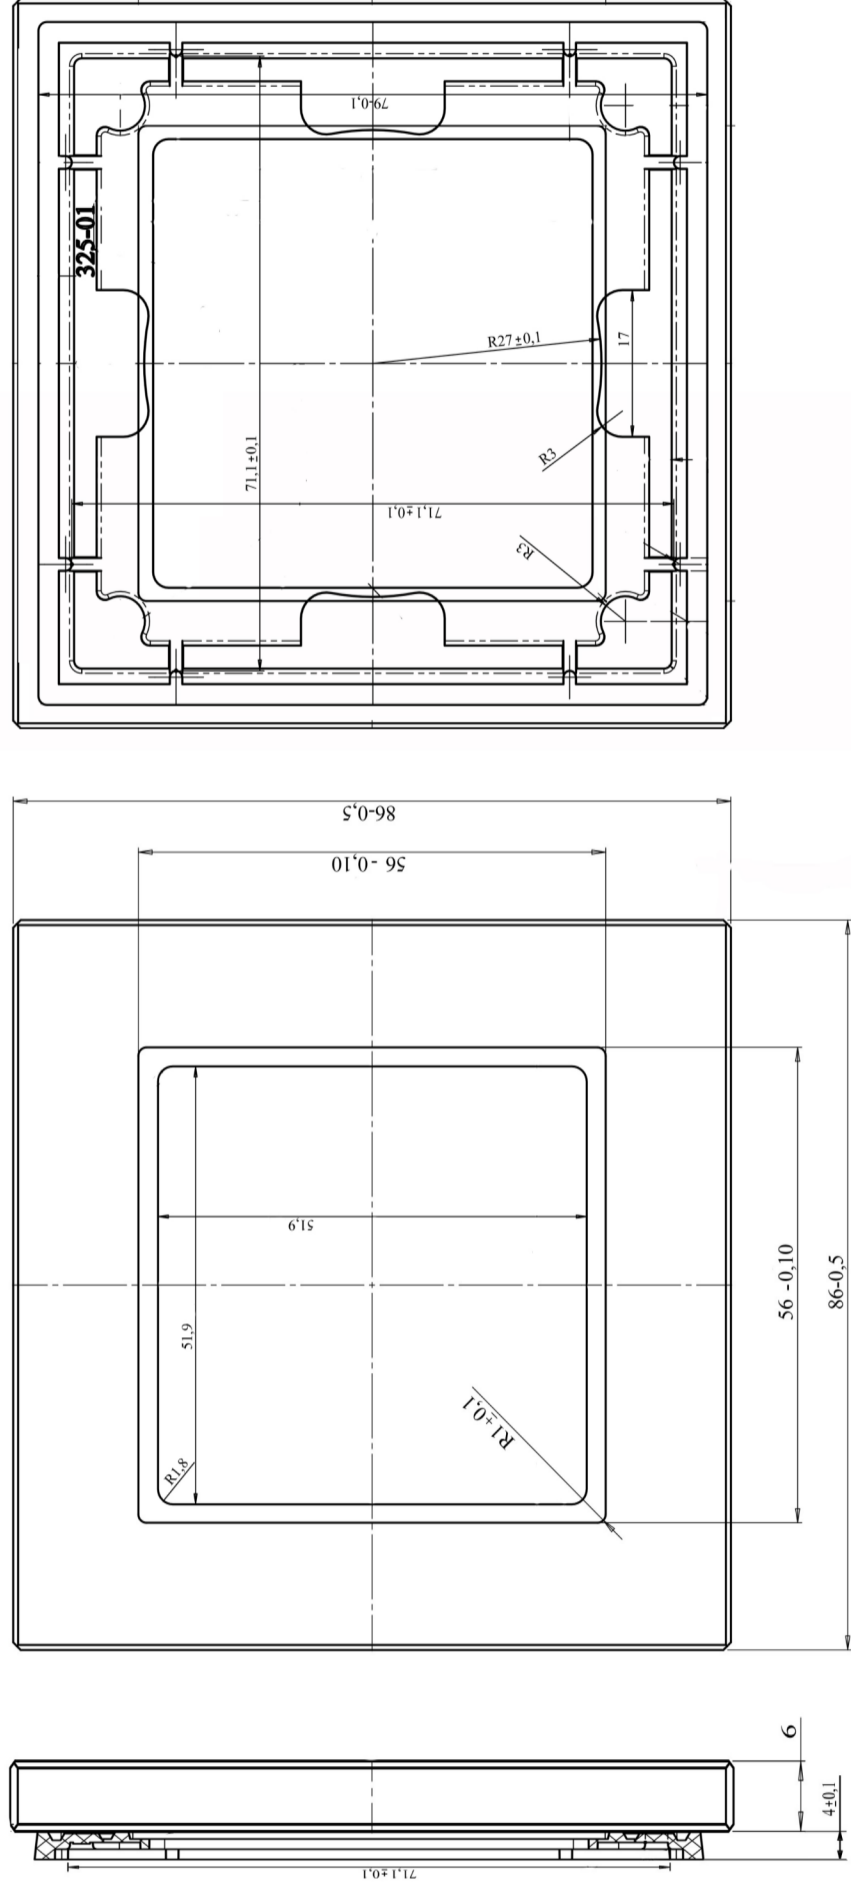

LIREGUS

K14-245-01 glass/wood frame
MADE IN LITHUANIA SINCE 1944